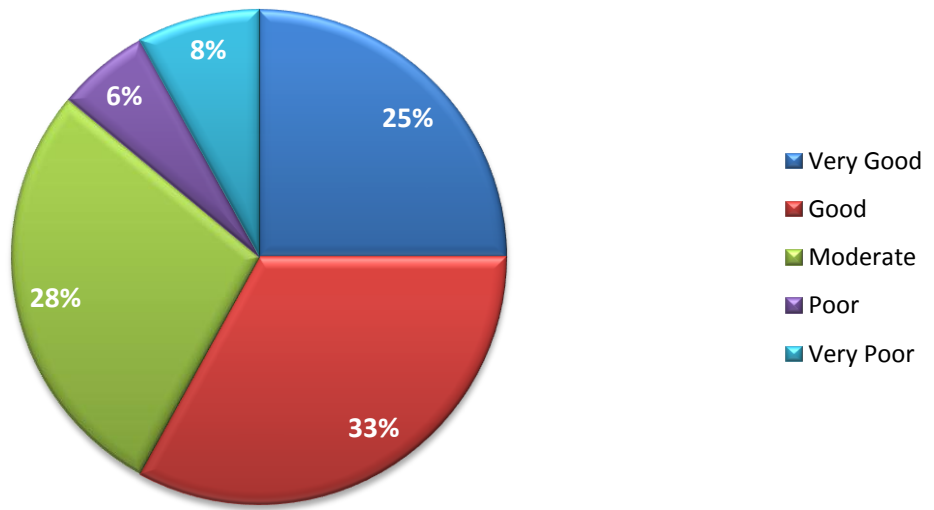

SRI VASAVI COLLEGE, ERODE

Students Satisfaction Survey (SSS) 2018-19

ICT Facilities

Extra and Co Curricular Activities

Sports and Related Facilities

Placement Cell

Others Facilities

	Very Good	Good	Moderate	Poor	Very Poor
General Conditions	51	31	12	2	4
Administration	28	30	22	12	8
Basic Amenities	27	33	18	13	9
Learning Resource Centre (Library Related)	28	21	34	9	9
ICT Facilities	18	35	34	8	5
Extra and Co Curricular Activities	34	31	14	8	13
Placement Cell	39	32	11	4	14
Others Facilities	41	33	12	4	11
Sports and Related Facilities	25	33	28	6	8