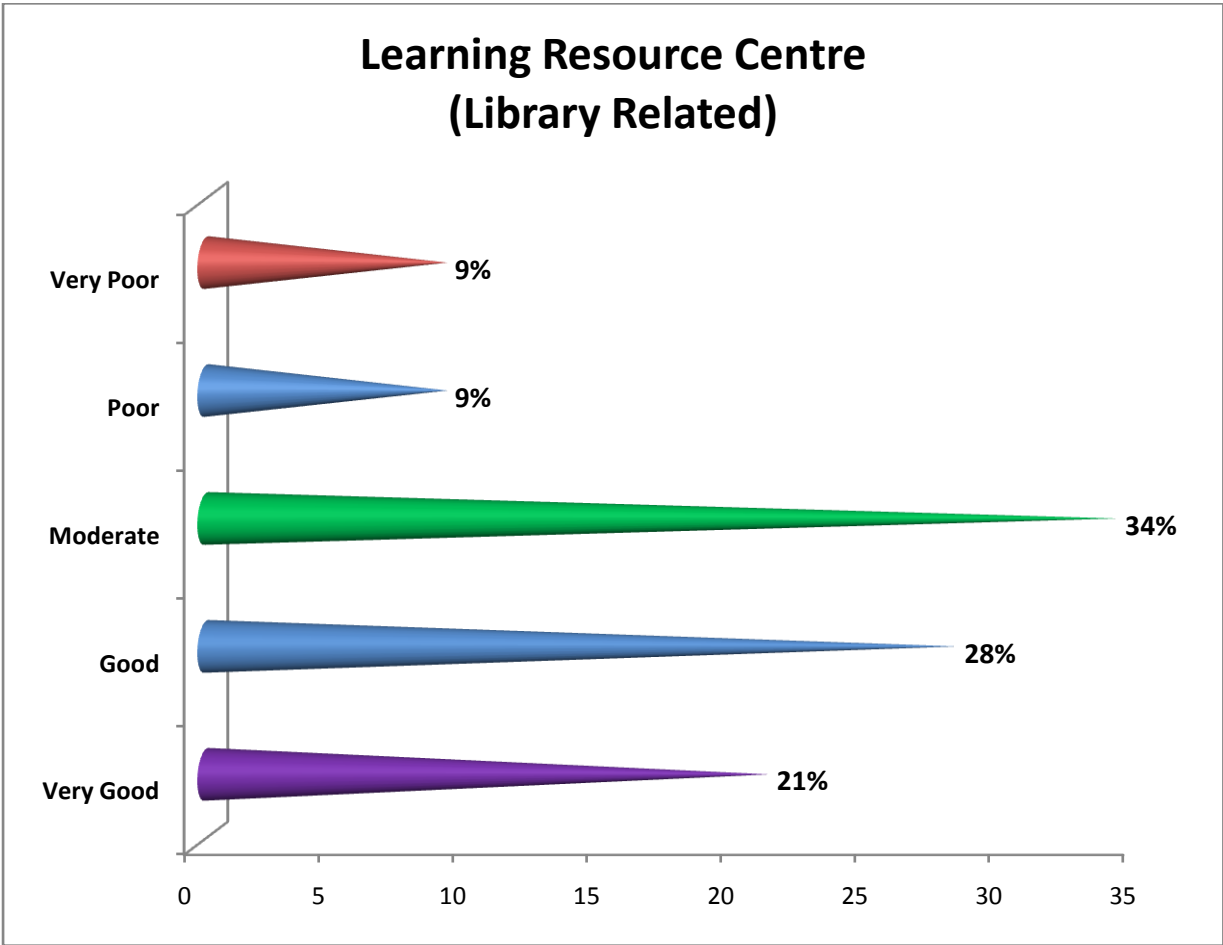

SRI VASAVI COLLEGE, ERODE

Students Satisfaction Survey (SSS) 2018-19

ICT Facilities

Extra and Co Curricular Activities

Sports and Related Facilities

Placement Cell

Others Facilities

	Very Good	Good	Moderate	Poor	Very Poor
General Conditions	51	31	12	2	4
Administration	28	30	22	12	8
Basic Amenities	27	33	18	13	9
Learning Resource Centre (Library Related)	28	21	34	9	9
ICT Facilities	18	35	34	8	5
Extra and Co Curricular Activities	34	31	14	8	13
Placement Cell	39	32	11	4	14
Others Facilities	41	33	12	4	11
Sports and Related Facilities	25	33	28	6	8