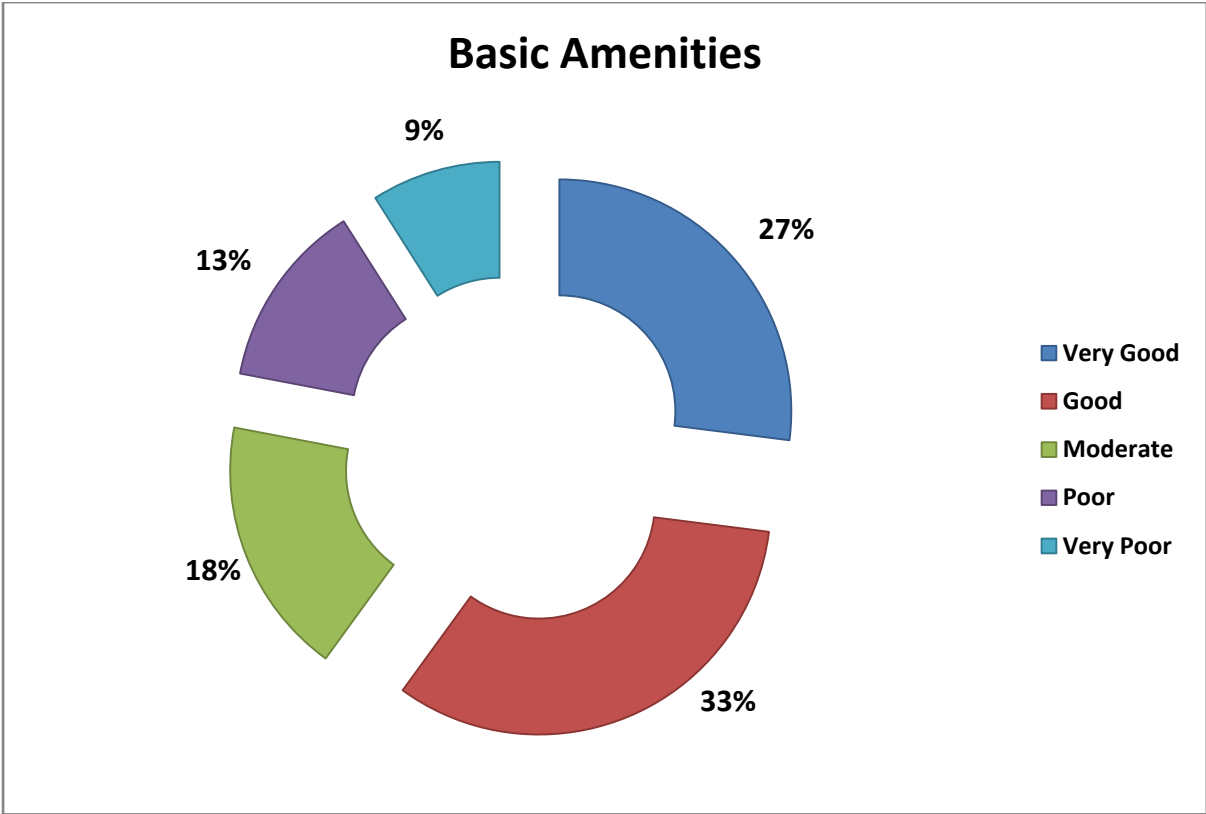

SRI VASAVI COLLEGE, ERODE

Students Satisfaction Survey (SSS) 2018-19

ICT Facilities

Extra and Co Curricular Activities

Sports and Related Facilities

Placement Cell

Others Facilities

	Very Good	Good	Moderate	Poor	Very Poor
General Conditions	51	31	12	2	4
Administration	28	30	22	12	8
Basic Amenities	27	33	18	13	9
Learning Resource Centre (Library Related)	28	21	34	9	9
ICT Facilities	18	35	34	8	5
Extra and Co Curricular Activities	34	31	14	8	13
Placement Cell	39	32	11	4	14
Others Facilities	41	33	12	4	11
Sports and Related Facilities	25	33	28	6	8