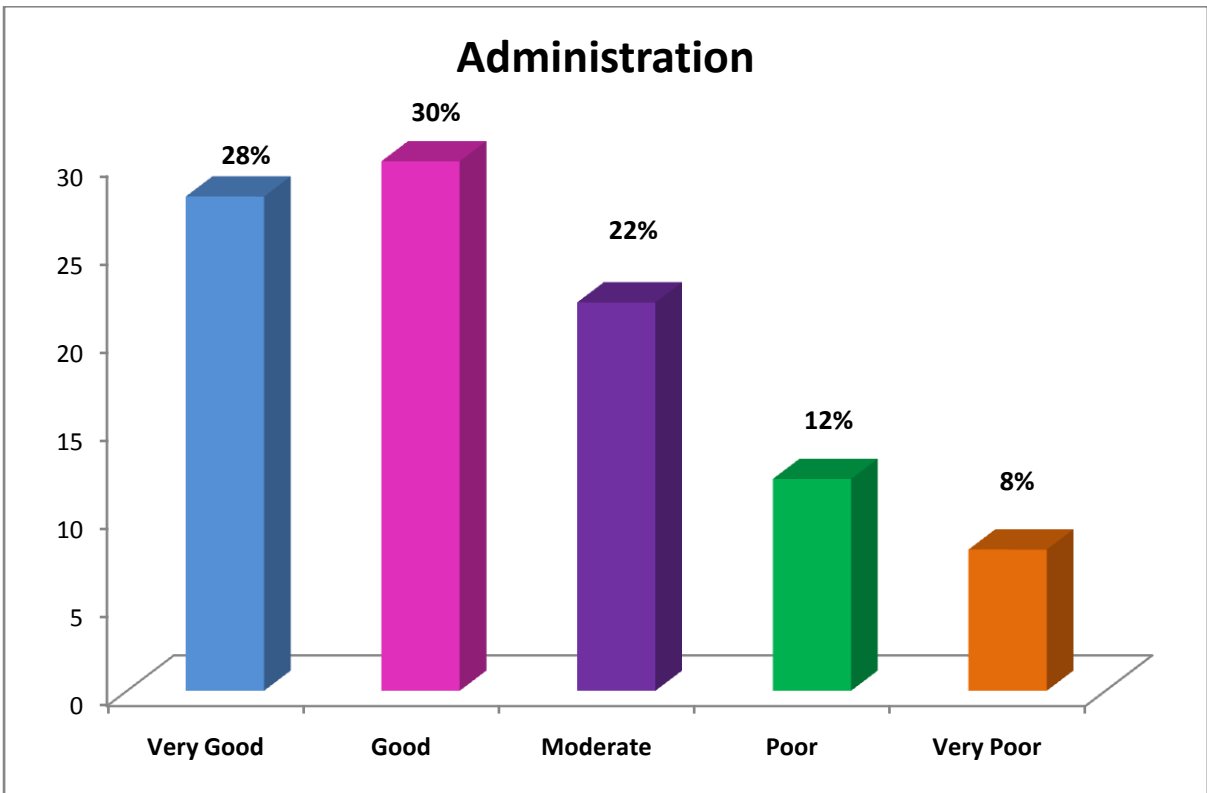

SRI VASAVI COLLEGE, ERODE

Students Satisfaction Survey (SSS) 2018-19

ICT Facilities

Extra and Co Curricular Activities

Sports and Related Facilities

Placement Cell

Others Facilities

	Very Good	Good	Moderate	Poor	Very Poor
General Conditions	51	31	12	2	4
Administration	28	30	22	12	8
Basic Amenities	27	33	18	13	9
Learning Resource Centre (Library Related)	28	21	34	9	9
ICT Facilities	18	35	34	8	5
Extra and Co Curricular Activities	34	31	14	8	13
Placement Cell	39	32	11	4	14
Others Facilities	41	33	12	4	11
Sports and Related Facilities	25	33	28	6	8