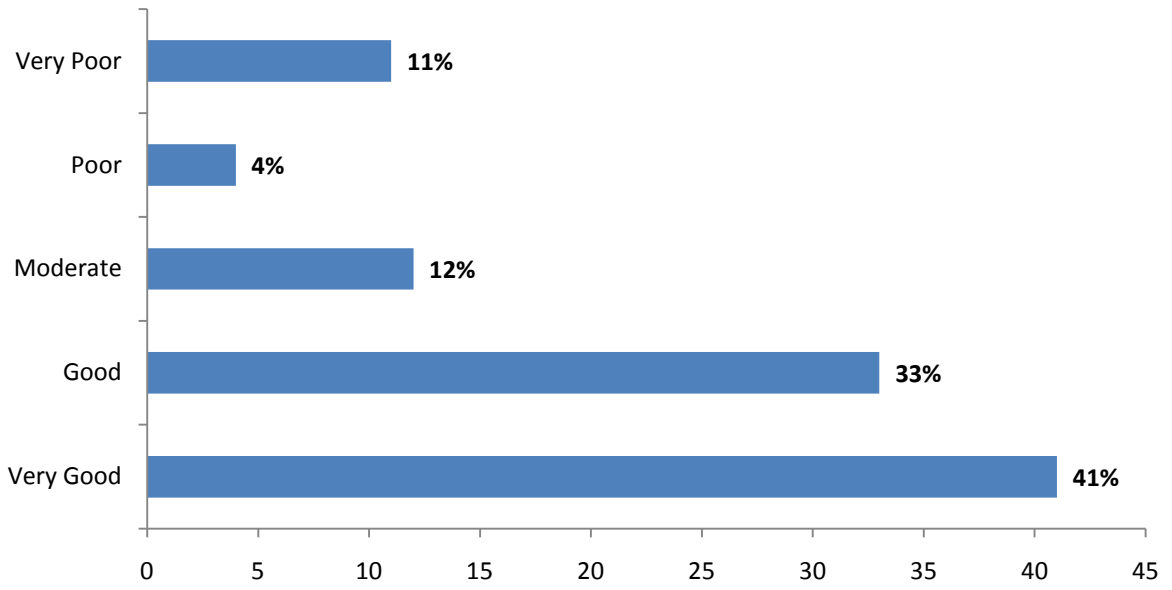

SRI VASAVI COLLEGE, ERODE

Students Satisfaction Survey (SSS) 2018-19

ICT Facilities

Extra and Co Curricular Activities

Sports and Related Facilities

Placement Cell

Others Facilities

	Very Good	Good	Moderate	Poor	Very Poor
General Conditions	51	31	12	2	4
Administration	28	30	22	12	8
Basic Amenities	27	33	18	13	9
Learning Resource Centre (Library Related)	28	21	34	9	9
ICT Facilities	18	35	34	8	5
Extra and Co Curricular Activities	34	31	14	8	13
Placement Cell	39	32	11	4	14
Others Facilities	41	33	12	4	11
Sports and Related Facilities	25	33	28	6	8