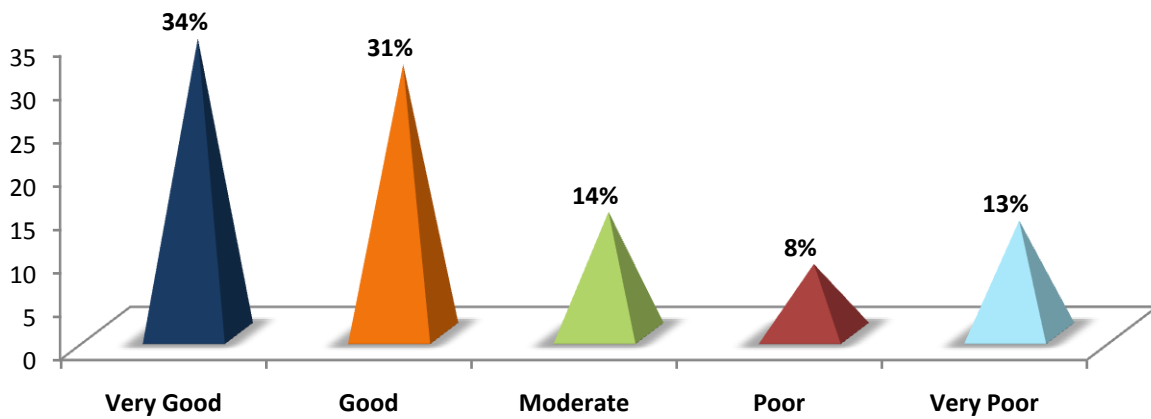

SRI VASAVI COLLEGE, ERODE

Students Satisfaction Survey (SSS) 2018-19

ICT Facilities

Extra and Co Curricular Activities

Sports and Related Facilities

Placement Cell

Others Facilities

	Very Good	Good	Moderate	Poor	Very Poor
General Conditions	51	31	12	2	4
Administration	28	30	22	12	8
Basic Amenities	27	33	18	13	9
Learning Resource Centre (Library Related)	28	21	34	9	9
ICT Facilities	18	35	34	8	5
Extra and Co Curricular Activities	34	31	14	8	13
Placement Cell	39	32	11	4	14
Others Facilities	41	33	12	4	11
Sports and Related Facilities	25	33	28	6	8