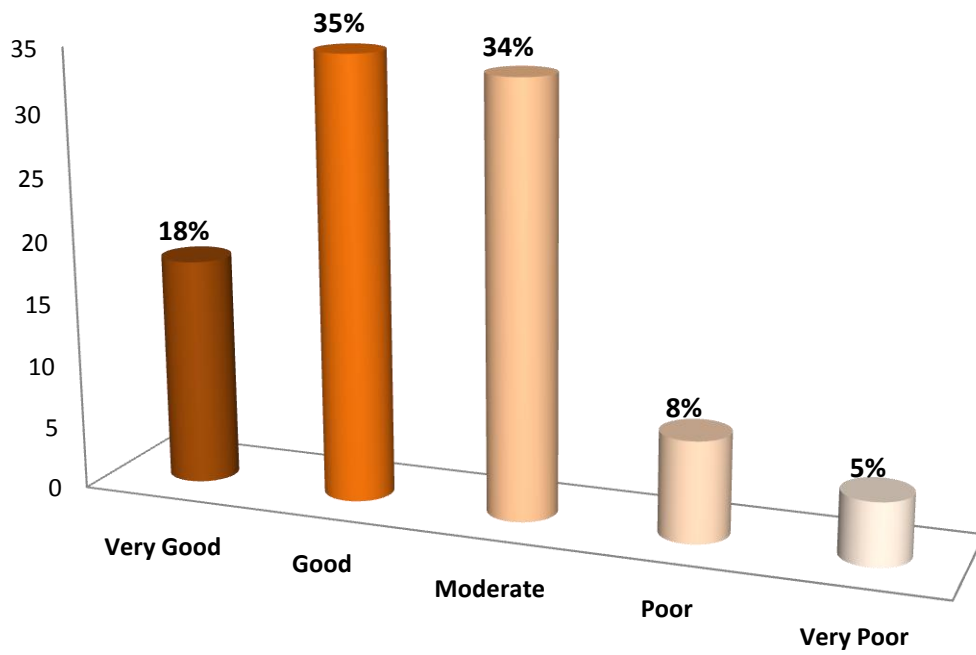

SRI VASAVI COLLEGE, ERODE

Students Satisfaction Survey (SSS) 2018-19

ICT Facilities

Extra and Co Curricular Activities

Sports and Related Facilities

Placement Cell

Others Facilities

	Very Good	Good	Moderate	Poor	Very Poor
General Conditions	51	31	12	2	4
Administration	28	30	22	12	8
Basic Amenities	27	33	18	13	9
Learning Resource Centre (Library Related)	28	21	34	9	9
ICT Facilities	18	35	34	8	5
Extra and Co Curricular Activities	34	31	14	8	13
Placement Cell	39	32	11	4	14
Others Facilities	41	33	12	4	11
Sports and Related Facilities	25	33	28	6	8