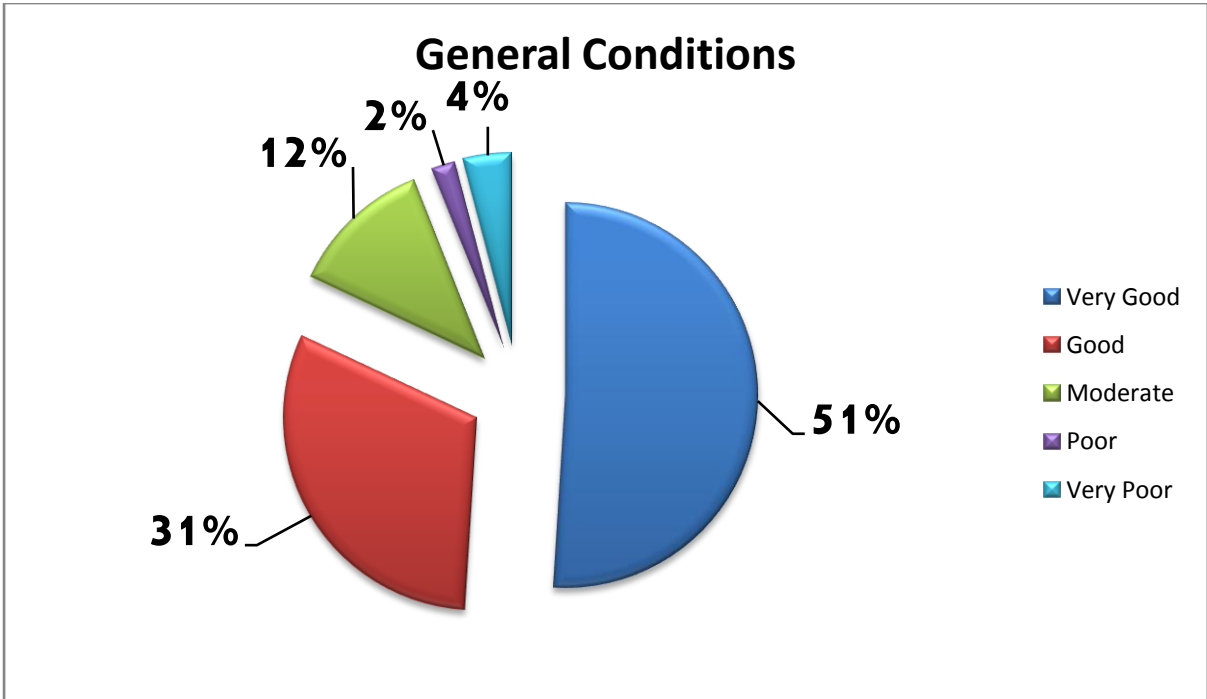

SRI VASAVI COLLEGE, ERODE

Students Satisfaction Survey (SSS) 2018-19

ICT Facilities

Extra and Co Curricular Activities

Sports and Related Facilities

Placement Cell

Others Facilities

	Very Good	Good	Moderate	Poor	Very Poor
General Conditions	51	31	12	2	4
Administration	28	30	22	12	8
Basic Amenities	27	33	18	13	9
Learning Resource Centre (Library Related)	28	21	34	9	9
ICT Facilities	18	35	34	8	5
Extra and Co Curricular Activities	34	31	14	8	13
Placement Cell	39	32	11	4	14
Others Facilities	41	33	12	4	11
Sports and Related Facilities	25	33	28	6	8