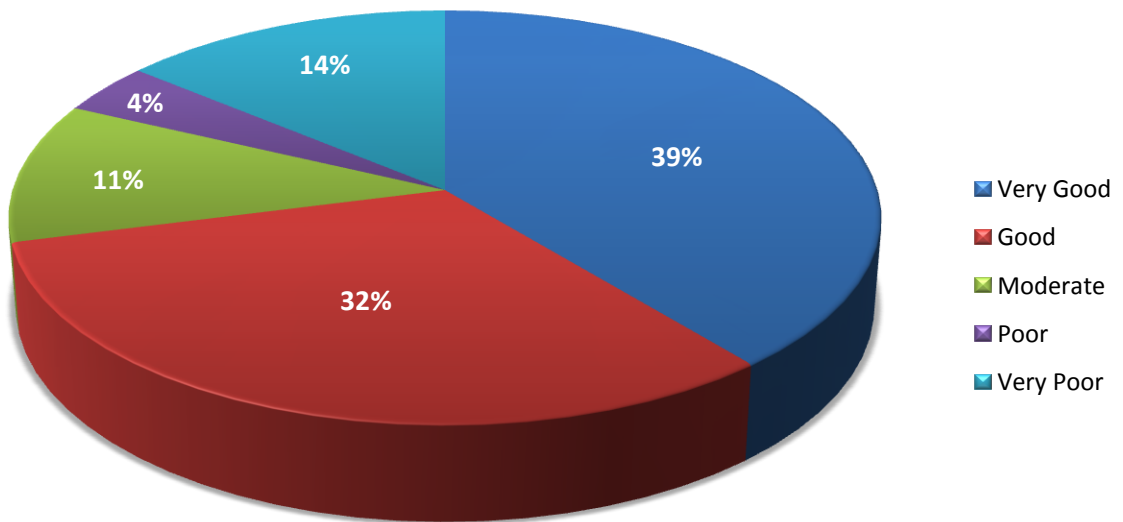

SRI VASAVI COLLEGE, ERODE

Students Satisfaction Survey (SSS) 2018-19

ICT Facilities

Extra and Co Curricular Activities

Sports and Related Facilities

Placement Cell

Others Facilities

	Very Good	Good	Moderate	Poor	Very Poor
General Conditions	51	31	12	2	4
Administration	28	30	22	12	8
Basic Amenities	27	33	18	13	9
Learning Resource Centre (Library Related)	28	21	34	9	9
ICT Facilities	18	35	34	8	5
Extra and Co Curricular Activities	34	31	14	8	13
Placement Cell	39	32	11	4	14
Others Facilities	41	33	12	4	11
Sports and Related Facilities	25	33	28	6	8